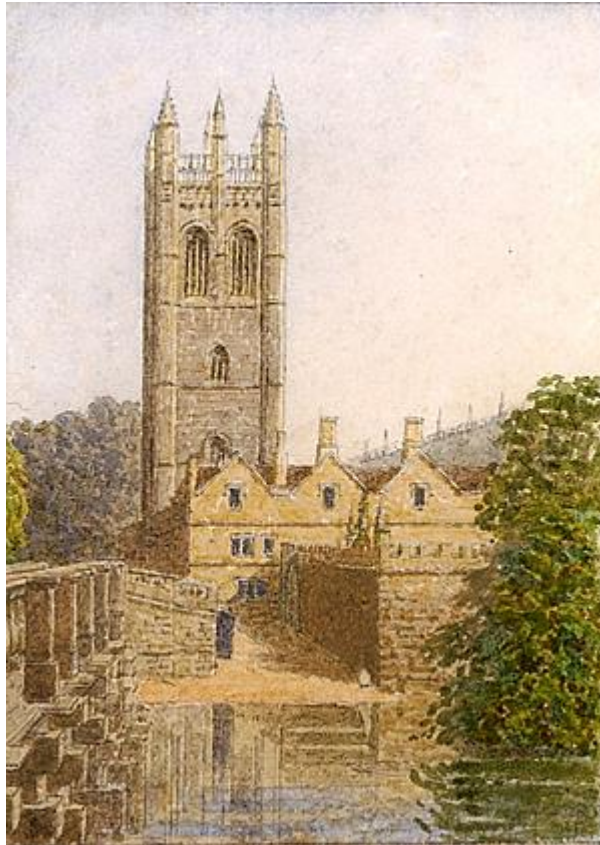

JOHN MITCHELL

FINE PAINTINGS

George Pyne (1800 - 1884)

Magdalen Tower from Magdalen Bridge

watercolour
12 x 7 cm