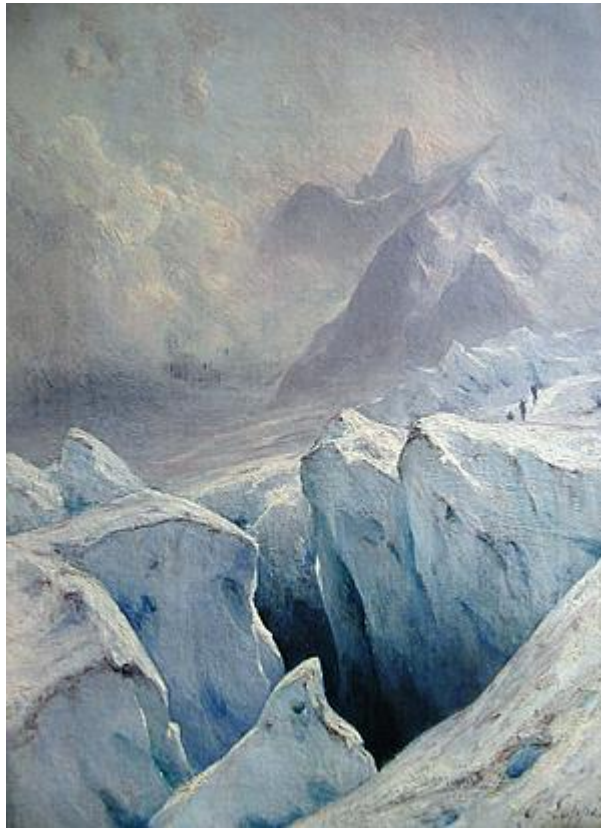

# JOHN MITCHELL

FINE PAINTINGS

**Gabriel Loppé (1825 - 1913)**

**Climbers on the Glacier du Géant, Chamonix**

oil on canvas,  
30 x 40 cm

signed and dated on verso : 1882

SOLD