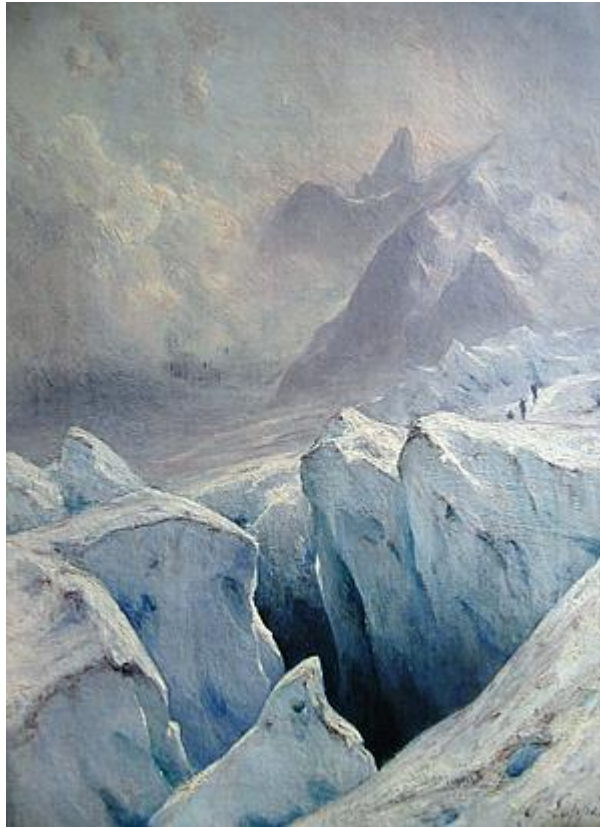

# JOHN MITCHELL

FINE PAINTINGS

**Gabriel Loppé (1825 - 1913)**

**Climbers on the Glacier du Géant, Chamonix**

oil on canvas,  
30 x 40 cm

signed and dated on verso : 1882

SOLD