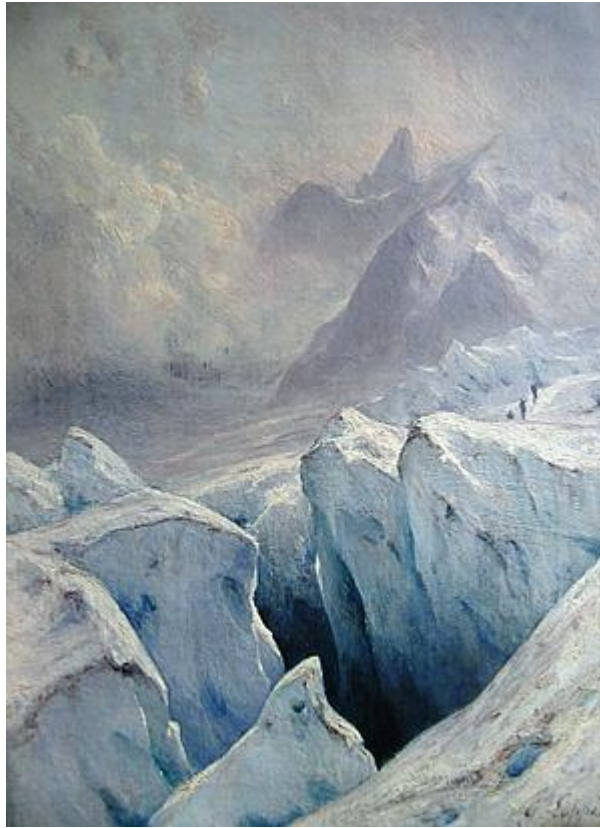

JOHN MITCHELL

FINE PAINTINGS

Gabriel Loppé (1825 - 1913)

Climbers on the Glacier du Géant, Chamonix

oil on canvas,
30 x 40 cm

signed and dated on verso : 1882

SOLD