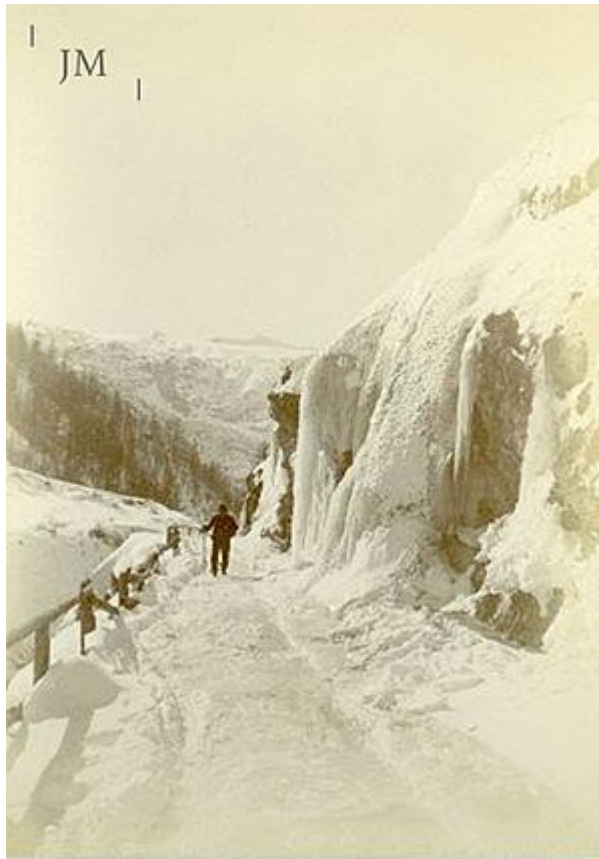

# JOHN MITCHELL

FINE PAINTINGS

**Gabriel Loppé (1825 - 1913)**

**Frozen river walk Zermatt (man)**

albumen print  
18 x 12 cm.

ref. 19

£350