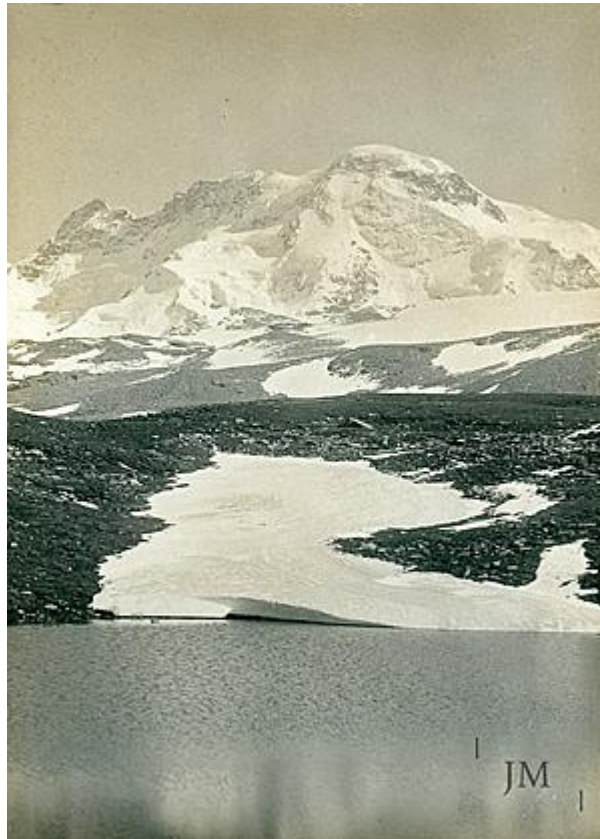

# JOHN MITCHELL

FINE PAINTINGS

**Gabriel Loppé (1825 - 1913)**

**Breithorn**

albumen print  
18 x 12 cm.

ref. 33

£500