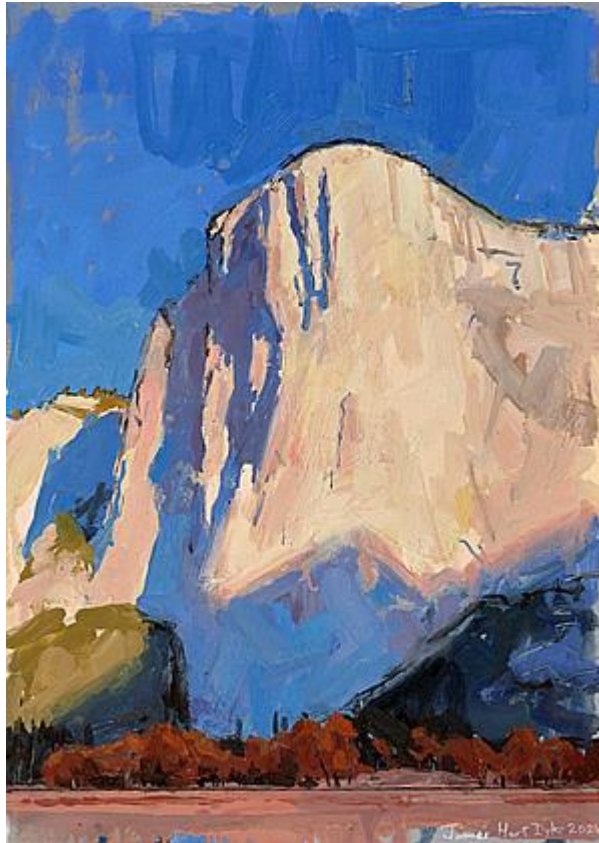

JOHN MITCHELL

FINE PAINTINGS

James Hart Dyke (b.1966 -)

Blue Void, El Capitan 2

oil on acrylic on panel

16½ x 11¾ ins. (42 x 30 cm.)

Exh ref: Y41

£7,500