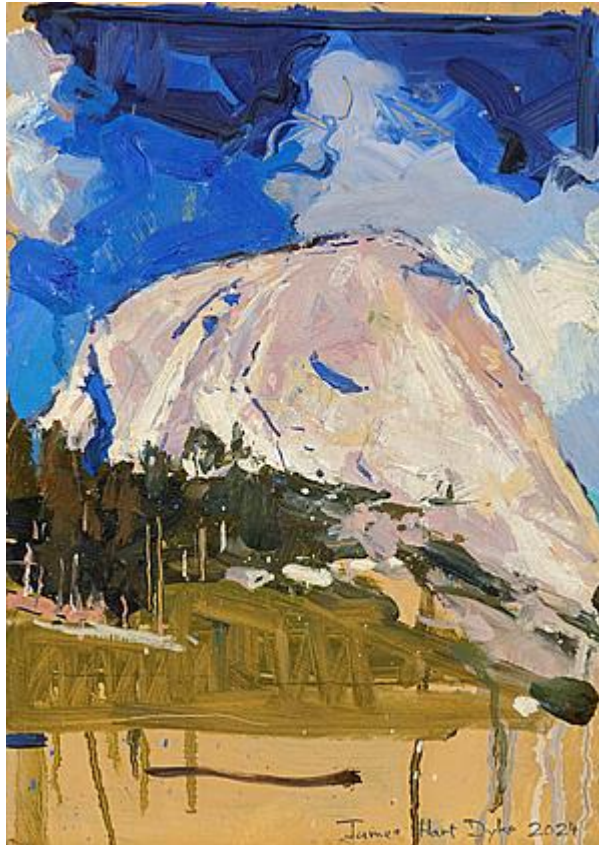

# JOHN MITCHELL

FINE PAINTINGS

**James Hart Dyke (b.1966 -)**

**Half Dome and cloud study**

oil on acrylic on card

12 x 7¾ ins. (31 x 20 cm.)

Exh ref: Y51

**£4,500**